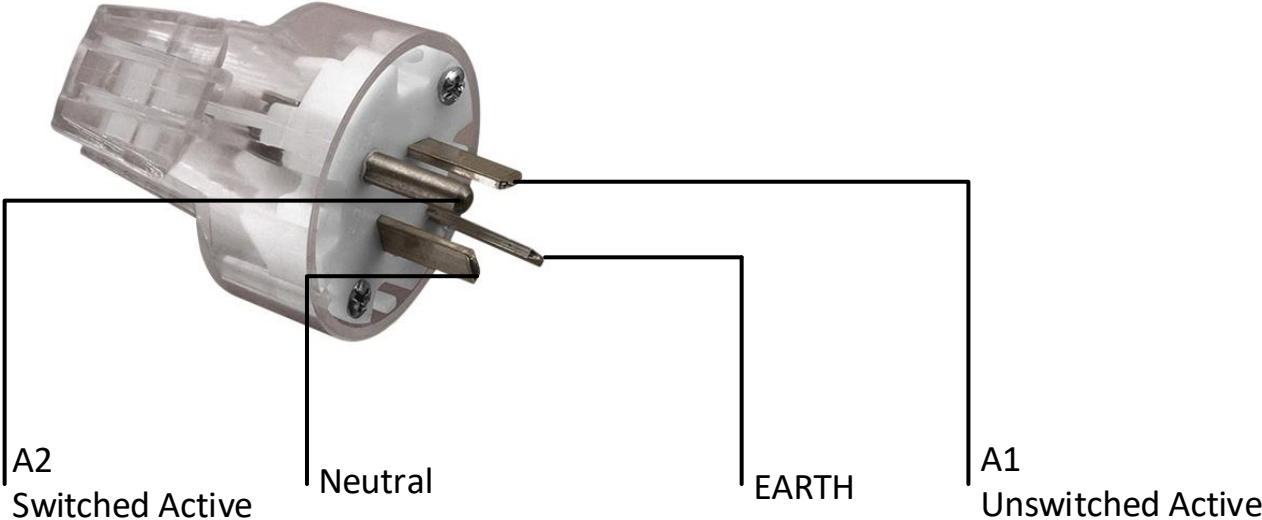

CLIPSAL 1439/4P PIN CONFIGURATION

The Clevertronics Luminaire accommodating this document has been terminated to have the following pin configuration.

PIN	CIRCUIT
E	Earth
N	Neutral
A1	Unswitched Active
A2	Switched Active